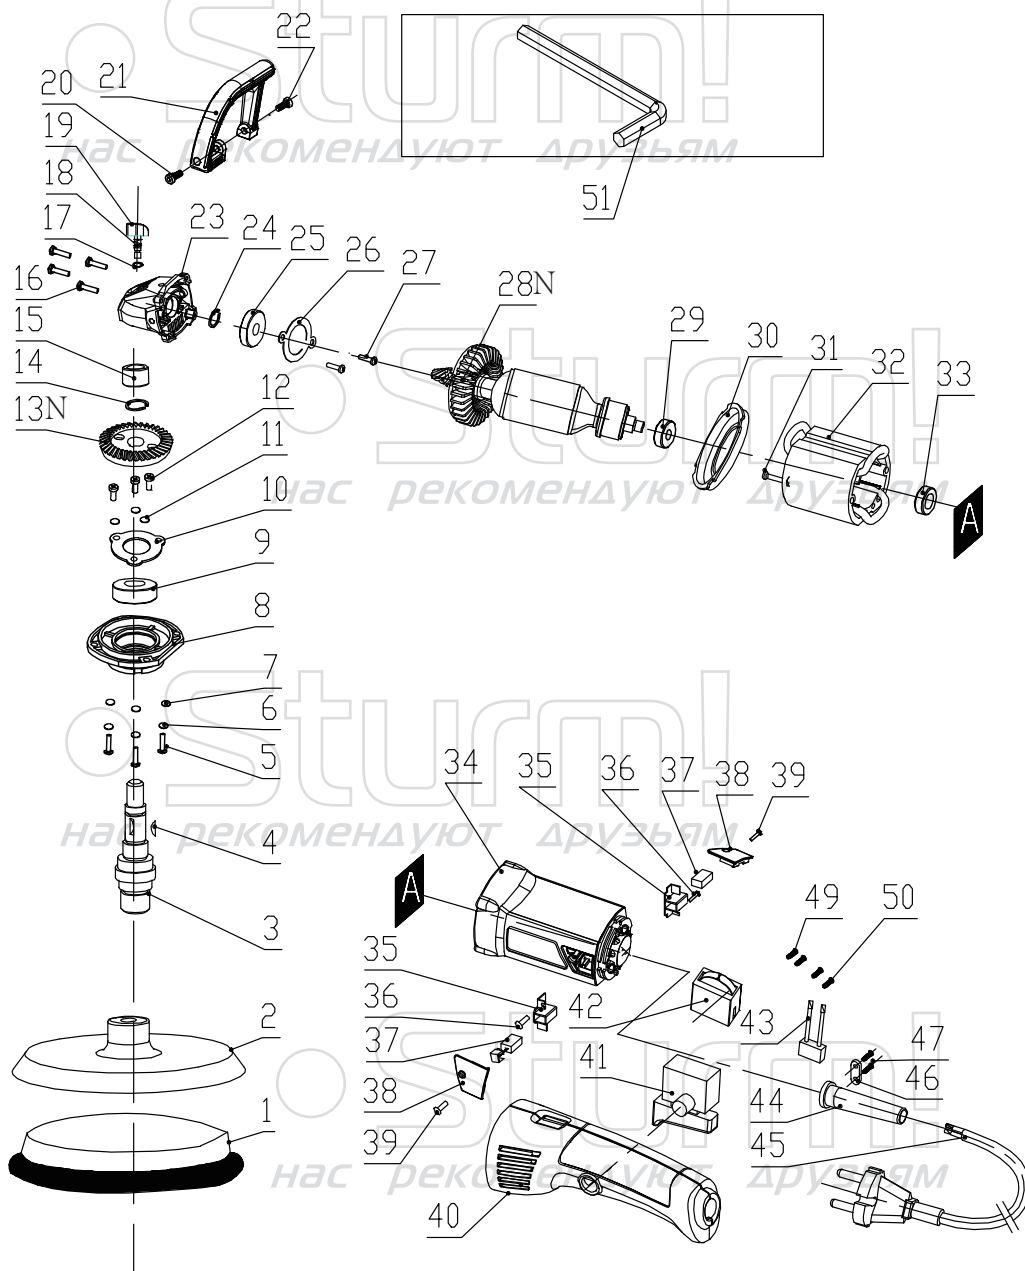

## AG919CP

NO.	DESCRIPTION	NO.	DESCRIPTION
1	WOOL WHEEL	26	BEARING COVER
2	POLISHING PAD	27	SCREW
3	SPINDLE	28N	ROTOR
4	KEY	29	BEARING 608Z
5	SCREW	30	WIND GUARD
6	SPRING WASHER	31	SCREW
7	WASHER	32	STATOR
8	GEAR BOX COVER	33	BEARING
9	BEARING 6201Z	34	MOTOR HOUSING
10	BEARING COVER	35	CARBON BRUSH HOLDER
11	SPRING WASHER	36	SCREW
12	SCREW	37	CARBON BRUSH
13N	BIG GEAR	38	CARBON BRUSH COVER
14	CIRCLIP	39	SCREW
15	NEEDLE BEARING HK0808	40	HANDLE ASSEMBLE
16	SCREW	41	SWITCH
17	CIRCLIP	42	VARIABLE SPEED SWITCH
18	SPRING	43	CAPACITOR
19	LOCKING PIN	44	CABLE SLEEVE
20	SCREW	45	CABLE
21	D HANDLE	46	CABLE CLAMP
22	SCREW	47	SCREW
23	GEAR BOX	49	SCREW
24	CIRCLIP	50	SCREW
25	BEARING 6000Z	51	ALLEN KEY
26	BEARING COVER		